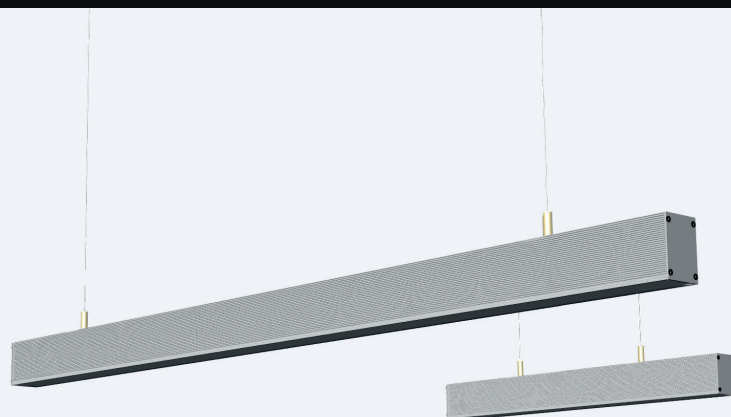

DOWN

Dimmable
optional

50.000
operating hours

Any RAL color
possible

PowerFactor
>0.9

ABOUT THE DOWN

The Down pendant directs light only downwards. The suspension wire attachment is located at the top of the profile. The pendant is also available in the Up & Down variant.

The pendant is available as standard in a round or linear type. Other shapes are also possible upon request. Choose the desired color temperature (Kelvin) with Tunable White and adjust the light intensity according to the needs of the moment.

The above is an example configuration of 1200 mm. The profile can be applied in any length as desired. The maximum lumen level is specified. Lower levels are always possible.