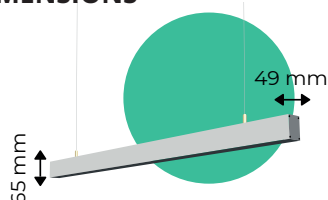

DOWN

Dimmable
optional

50.000
operating hours

Any RAL color
possible

PowerFactor
>0.9

ABOUT THE DOWN

The Down pendant directs light only downwards. The suspension wire attachment is located at the top of the profile. The pendant is also available in the Up & Down variant.

The pendant is available as standard in a round or linear type. Other shapes are also possible upon request. Choose the desired color temperature (Kelvin) with Tunable White and adjust the light intensity according to the needs of the moment.

CE IP20 IK04

DIMENSIONS

AVAILABLE VERSIONS

CODE	COLOR	WATT	LM/W	LUMEN DOWN	CRI (RA)	KELVIN	LENGTH MM
IF.PE.DL.1200.041.830	830	49.6	169	4.175	>80	3000	1200
IF.PE.DL.1200.043.840	840	49.6	178	4.399	>80	4000	1200
IF.PE.DL.1200.044.850	850	49.6	179	4.440	>80	5000	1200
IF.PE.DL.1200.041.930	930	62.2	134	4.178	>90	3000	1200
IF.PE.DL.1200.043.940	940	62.2	141	4.399	>90	4000	1200

The above is an example configuration of 1200 mm. The profile can be applied in any length as desired. The maximum lumen level is specified. Lower levels are always possible.