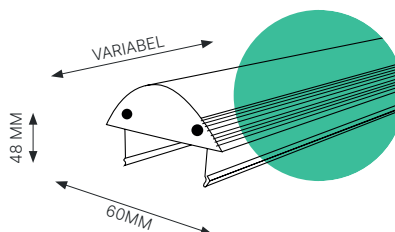

The Summus is a flexibly configurable lighting line consisting of a base of pre-assembled lines and lighting units with ribbon cable. The lines can be fully occupied or equipped with blind sections as desired. The various coupling and suspension options make the Summus versatile. The Ocab Summus lighting line (with an IP rating of 44 and IK rating of 04) is a versatile lighting solution. If you need to modify the lighting line later due to changes in the layout of a space, this is easily achievable thanks to the flexibly configurable lighting line (based on pre-assembled lines and lighting units with ribbon cable). Easily add extra fixtures to the lines or relocate the current fixtures.

CE IP44 IP54 IK10
(Optional)

LIGHT BEAMS

120°

DIMENSIONS

LED UNITS

CODE	LIFETIME HRS	COLOR CRI	TEMPERATURE KELVIN	LIGHT OUTPUT LUMEN	POWER WATT	EFFICACY LM/W
OCLLSU 1530 011K 830	≥60.000	>80	3.000 K	11.000 lm	65,8	167
OCLLSU 1530 011K 840	≥60.000	>80	4.000 K	11.000 lm	63,2	174
OCLLSU 1530 011K 857	≥60.000	>80	5.700 K	11.000 lm	61,1	179

BASE PROFILE

CODE	LENGTH
OCLLSU BP 4590	4.590 mm
OCLLSU BP 3060	3.060 mm
OCLLSU BP 1530	1.530 mm

BLIND SECTION

CODE	LENGTH
OCLLSU BD 1530	1.530 mm

SUSPENSION

CODE	DESCRIPTION
OCLLSU OS	Chain suspension bracket
OCLLSU OG	Suspension bracket with threaded rod
OCLLSU OK	Surface-mount suspension bracket