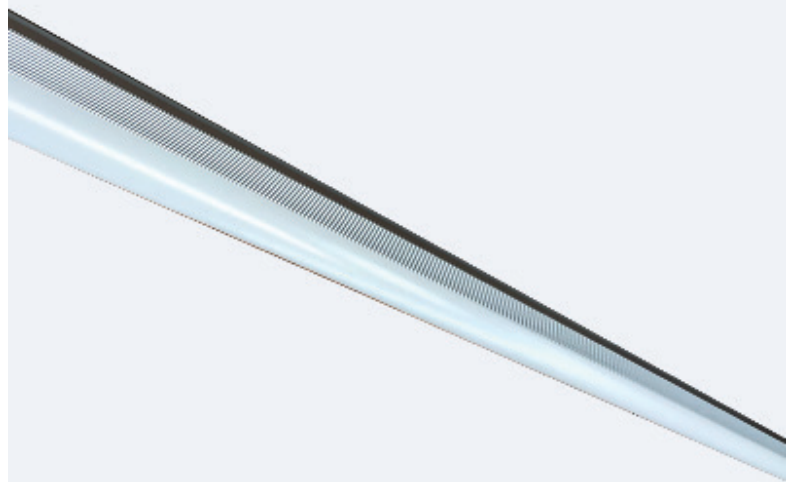

SUMMUS

Lumileds
LED

≥ 60.000 hrs
at L80B10

L100/CLO
optional

PowerFactor
>0.9

CRI
> 80

Option: dim
(DALI)

ABOUT THE SUMMUS

The Summus is a flexibly configurable lighting line consisting of a base of pre-assembled lines and lighting units with ribbon cable. The lines can be fully occupied or equipped with blind sections as desired. The various coupling and suspension options make the Summus versatile. The Ocab Summus lighting line (with an IP rating of 44 and IK rating of 04) is a versatile lighting solution. If you need to modify the lighting line later due to changes in the layout of a space, this is easily achievable thanks to the flexibly configurable lighting line (based on pre-assembled lines and lighting units with ribbon cable). Easily add extra fixtures to the lines or relocate the current fixtures.

CE IP44 IP54 IK10
(Optional)

LIGHT BEAMS

120°

DIMENSIONS

LED UNITS

CODE	LIFETIME HRS	COLOR CRI	TEMPERATURE KELVIN	LIGHT OUTPUT LUMEN	POWER WATT	EFFICACY LM/W
OCLLSU 1530 011K 830	≥60.000	>80	3.000 K	11.000 lm	65,8	167
OCLLSU 1530 011K 840	≥60.000	>80	4.000 K	11.000 lm	63,2	174
OCLLSU 1530 011K 857	≥60.000	>80	5.700 K	11.000 lm	61,1	179

BASE PROFILE

CODE	LENGTH
OCLLSU BP 4590	4.590 mm
OCLLSU BP 3060	3.060 mm
OCLLSU BP 1530	1.530 mm

BLIND SECTION

CODE	LENGTH
OCLLSU BD 1530	1.530 mm

SUSPENSION

CODE	DESCRIPTION
OCLLSU OS	Chain suspension bracket
OCLLSU OG	Suspension bracket with threaded rod
OCLLSU OK	Surface-mount suspension bracket